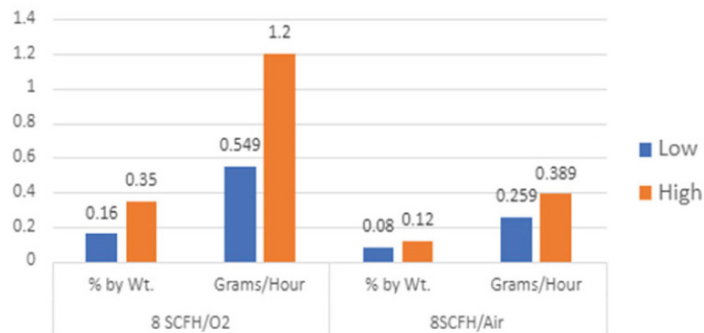

AIM PCS 400

Ozone Generator System

The AIM PCS 400 offers maximum flexibility, efficiency, and effectiveness for many applications around the world. With our patented cold spark corona discharge technology built in, the AIM PCS 400 is able to adapt to many different configurations for your specific application. This new technology also allows the AIM PCS 400 to deliver effective results you can count on at the best possible value.

HIGH OR LOW OZONE OUTPUT

Equipped with a "Low" and "High" setting. The "Low" setting will produce 220mg/hr. ozone, while the "High" setting will delivers 440mg/hr. ozone.

FLEXIBLE CONFIGURATIONS

Use in a variety of configurations to accommodate a wide range of applications. Configurations include a standard AC to DC wall transformer, a cigarette lighter adapter or twisted wire for connection to a hard 12 VDC source such as a car, boat or RV battery circuit.

APPLICATIONS:

- •POE water treatment
- •Water vending machine
- •RO storage tanks
- •Spas

ELECTRICAL:

8.4 Watts to 15.6 Watts
110/220 VAC, 50/60 Hz regulated to
12 VDC/2 Amps

OZONE OUTPUT:

220mg/hr. (low)
440mg/hr. (high)

DIMENSIONS:

6 " W x 9" H x 5" D
Shipping Weight: 5 lbs.

SKU	Description
30333	AIM PCS 400

OZOTECH